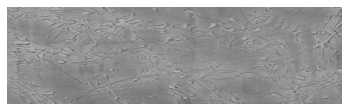

**Puščavska tekstura
v tokijski grafitni
barvi**

Poseben učinek betona

Sand texture in Tokyo Graphite colour

Winter texture in Sydney Light colour

Ocean texture in Chicago Grey colour

Snow texture in Sydney Light colour

Cloud texture in Chicago Grey colour

Autumn texture in Chicago Grey and
Tokyo Graphite colours

Frost texture in Tokyo Graphite and
Sydney Light colours

Wave texture in Chicago Grey colour

Za več informacij o zaključnih slojih in barvah obiščite

Wind texture in Chicago Grey colour

Ice texture in Sydney Light colour

Lake texture in Sydney Light colour

Storm texture in Tokyo Graphite and Sydney Light colours

Rock texture in Sydney Light and Tokyo Graphite colours