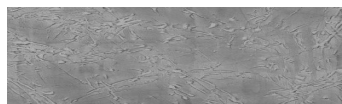

**Puščavska tekstura  
v tokijski grafitni  
barvi**

## Poseben učinek betona

Sand texture in Tokyo Graphite colour

Winter texture in Sydney Light colour

Ocean texture in Chicago Grey colour

Snow texture in Sydney Light colour

Cloud texture in Chicago Grey colour

Autumn texture in Chicago Grey and  
Tokyo Graphite colours

Frost texture in Tokyo Graphite and  
Sydney Light colours

Wave texture in Chicago Grey colour

Za več informacij o zaključnih slojih in barvah obiščite