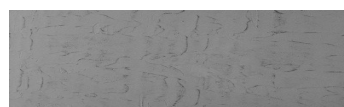

**Zamrznjena tekstura
v barvah Tokio
Graphite in Sydney
Light**

Poseben učinek betona

Sand texture in Tokyo Graphite colour

Winter texture in Sydney Light colour

Ocean texture in Chicago Grey colour

Desert texture in Tokyo Graphite colour

Snow texture in Sydney Light colour

Cloud texture in Chicago Grey colour

Autumn texture in Chicago Grey and
Tokyo Graphite colours

Wave texture in Chicago Grey colour

Za več informacij o zaključnih slojih in barvah obiščite