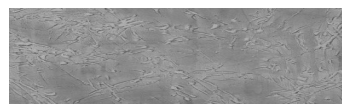

**Nevihтна tekstura v
barvah Tokio
Graphite in Sydney
Light**

Poseben učinek betona

Sand texture in Tokyo Graphite colour

Winter texture in Sydney Light colour

Ocean texture in Chicago Grey colour

Desert texture in Tokyo Graphite colour

Snow texture in Sydney Light colour

Cloud texture in Chicago Grey colour

Autumn texture in Chicago Grey and
Tokyo Graphite coloursFrost texture in Tokyo Graphite and
Sydney Light colours

Za več informacij o zaključnih slojih in barvah obiščite

Wave texture in Chicago Grey colour

Wind texture in Chicago Grey colour

Ice texture in Sydney Light colour

Lake texture in Sydney Light colour

Rock texture in Sydney Light and Tokyo Graphite colours

Rain texture in Tokyo Graphite colour