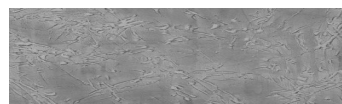

**Nevihтна tekstura v  
barvah Tokio  
Graphite in Sydney  
Light**

**Poseben učinek betona**

Sand texture in Tokyo Graphite colour

Winter texture in Sydney Light colour

Ocean texture in Chicago Grey colour

Desert texture in Tokyo Graphite colour

Snow texture in Sydney Light colour

Cloud texture in Chicago Grey colour

Autumn texture in Chicago Grey and  
Tokyo Graphite coloursFrost texture in Tokyo Graphite and  
Sydney Light colours

Wave texture in Chicago Grey colour

Wind texture in Chicago Grey colour

Ice texture in Sydney Light colour

Lake texture in Sydney Light colour

Rock texture in Sydney Light and Tokyo Graphite colours

Rain texture in Tokyo Graphite colour