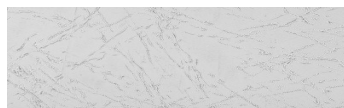

**Kamnita tekstura v  
barvah Sydney Light  
in Tokyo Graphite**

**Poseben učinek betona**

Sand texture in Tokyo Graphite colour

Winter texture in Sydney Light colour

Ocean texture in Chicago Grey colour

Desert texture in Tokyo Graphite colour

Snow texture in Sydney Light colour

Cloud texture in Chicago Grey colour

Autumn texture in Chicago Grey and  
Tokyo Graphite coloursFrost texture in Tokyo Graphite and  
Sydney Light colours

Wave texture in Chicago Grey colour

Wind texture in Chicago Grey colour

Ice texture in Sydney Light colour

Lake texture in Sydney Light colour

**Za več informacij o zaključnih slojih in barvah obiščite**

**[www.ceresit.si](http://www.ceresit.si)**